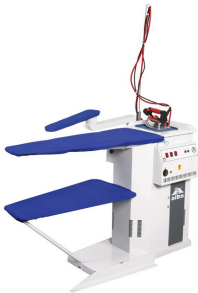

## Heavy-duty Ironing boards

Make: Alba

Origin: Turkey

Model: B09

Complete with:

-Heated sleeve arm

-Boiler

Power: 6.5 kW (3 Phase)

Table Dim.: 400x210x1050

WxDxH(mm): 650x1550x940

Weight: 115 Kgs

Code: 7001

**alba**