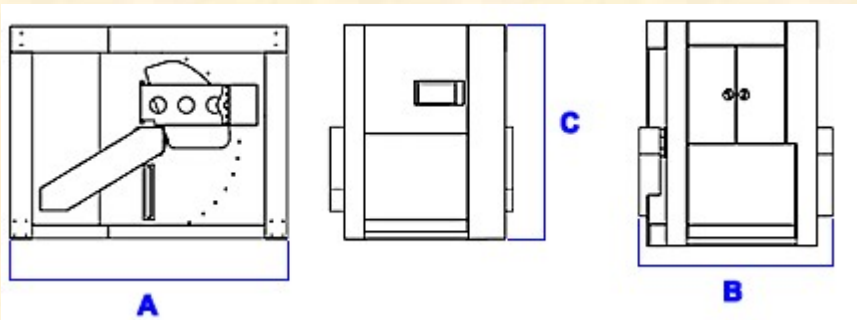

UNICA SA/NV

Address : Dooren 103, B-1785 Merchtem, Belgium

Tel : +32 (0) 52 38 16 16

Fax : +32 (0) 52 38 16 17

Website : unica-online.be

Email : info@unica-online.be