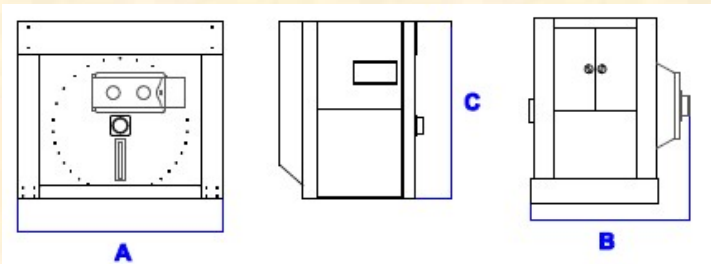

UNICA SA/NV

Address : Dooren 103, B-1785 Merchtem, Belgium

Tel : +32 (0) 52 38 16 16

Fax : +32 (0) 52 38 16 17

Website : unica-online.be

Email : info@unica-online.be